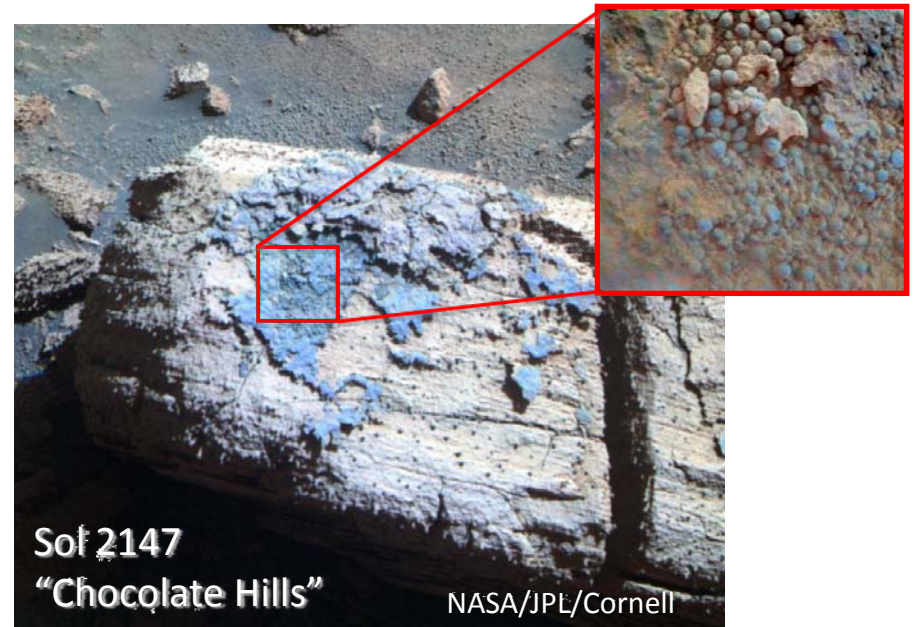

Lunar Reconnaissance Orbiter

Mars Exploration Rovers

Cape Pillar, Victoria Crater
Opportunity, Sol 1671, Oct. 5, 2008

NASA/JPL/Cornell

Sol 2147
"Chocolate Hills"

NASA/JPL/Cornell